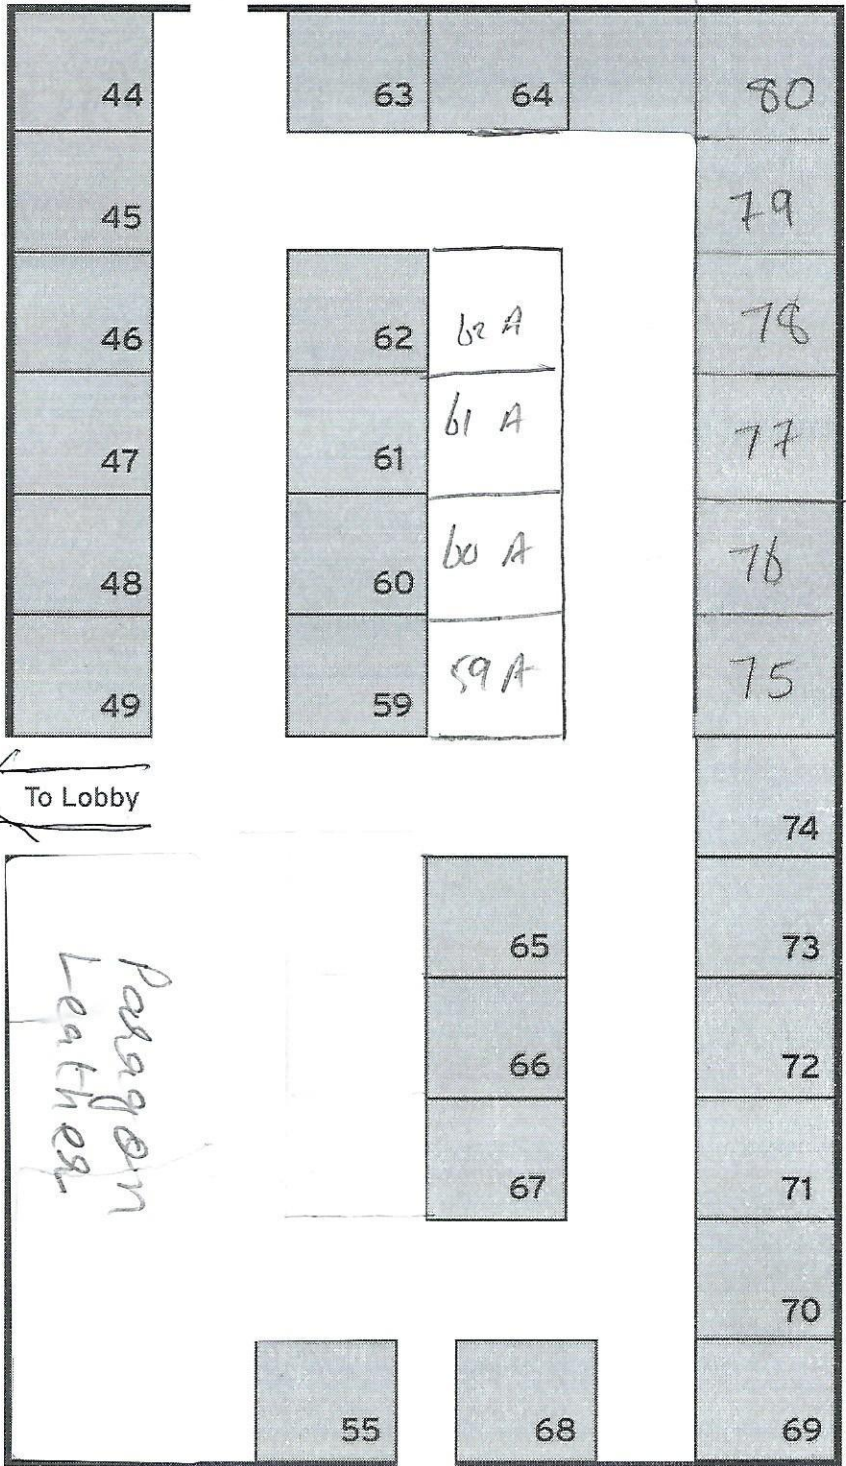

# Vendor Floorplan

Prairie Hall

Barry Expo Center, Hastings MI

Back Door

Overhead 12x14

South Building

10 x 10 Spaces

To Lobby

Overhead 12x14

Front Door

2<sup>nd</sup> ANNUAL

# Vendor Floorplan

Thornapple Banquet Hall

Barry Expo Center, Hastings MI

North  
Building

10x10  
spaces

2<sup>nd</sup> ANNUAL