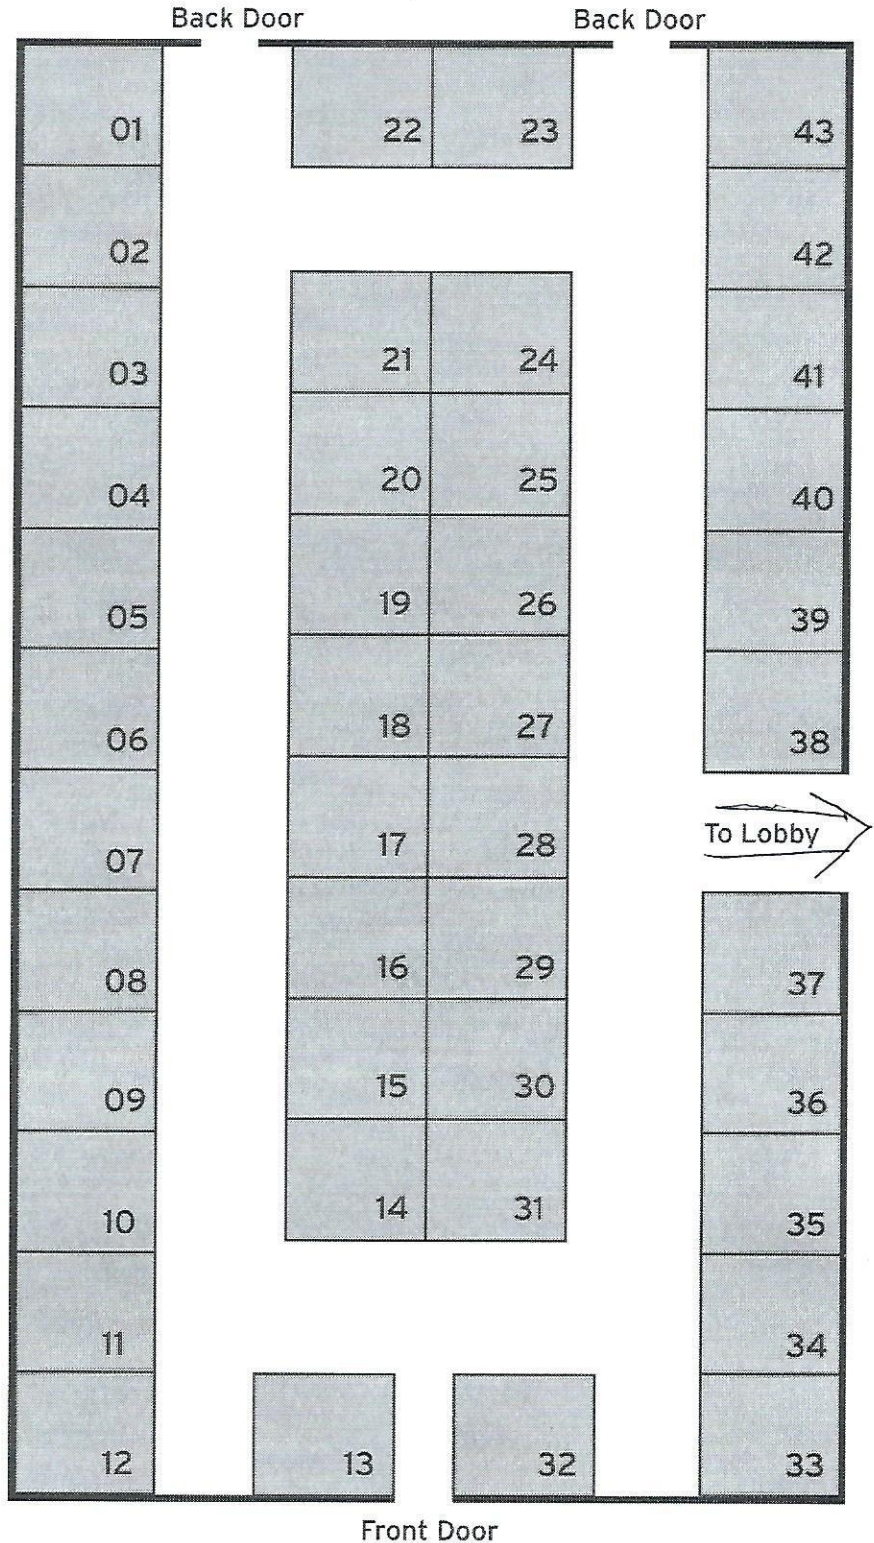

# Vendor Floorplan

Prairie Hall

Barry Expo Center, Hastings MI

Back Door

Overhead 12x14

South Building

10 x 10 Spaces

To Lobby

Overhead 12x14

Front Door

2<sup>nd</sup> ANNUAL

# Vendor Floorplan

Thornapple Banquet Hall

Barry Expo Center, Hastings MI

North  
Building

10x10  
spaces

2<sup>nd</sup> ANNUAL